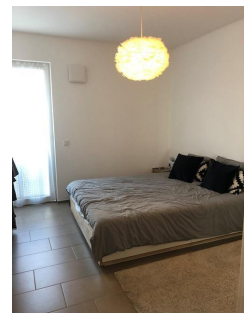

Apartment
65m² 1 Bedroom(s)
Luxembourg-Neudorf

1 585€
Monthly charges : 200€

DESCRIPTION

In a recent residence, magnificent apartment of approximately 65m² entirely tiled, to see! Located on the 1st floor with elevator, it is composed of an entrance, an equipped kitchen open on a living room with access to a terrace of 8m², a shower room with Italian shower, a bedroom, cellar, parking space inside and common laundry. Quality finishings and materials. Close to the city center, Kirchberg and Findel. Available on 1st May 2022

CHARACTERISTICS

Number of pieces : -
Nb. chamber (s) : 1
Area : 65m²
Nb. of bathrooms : 1
Equipped kitchen : Oui

✓ Immoneuf

📍 28, rue des Bains L-1212

📞 26 26 40

✉ immoneuf@pt.lu

🌐 <https://www.immoneuf.lamano.lu/detail-2234254>