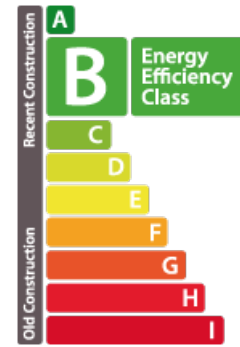

CHARACTERISTICS

Number of pieces : -
Nb. chamber (s) : 1
Area : 65m²
Nb. of bathrooms : 1
Equipped kitchen : Oui

✓ Immoneuf

📍 28, rue des Bains L-1212

📞 26 26 40

✉ immoneuf@pt.lu

🌐 <https://www.immoneuf.lamano.lu/detail-2234254>

ENERGY PASS

Energy class

Thermal insulation class

B